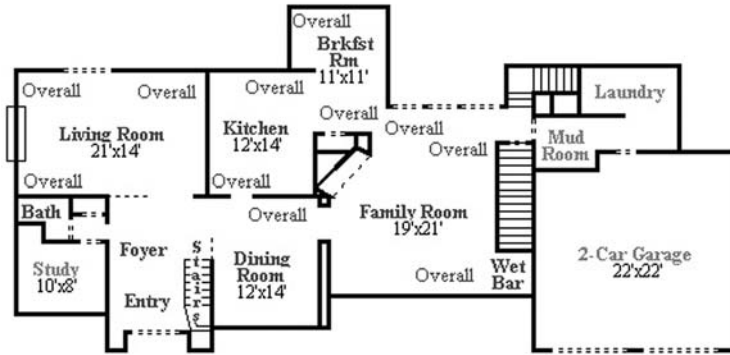

W.C. & A.N.
MILLER
REALTORS®

A Long & Foster Co.

10200 River Road
Potomac, MD 20854

PRSR STD
U.S. POSTAGE
PAID
CAL MAILING
SERVICES

....remodeled and expanded:

2 story Entry Hall, Sunroom, 2 car garage, Mud Room,
kitchenette/laundry room, guest bedrooms/home office with full bath,
Master Bedroom suite with walk in closet.

Carderock at it's BEST!

THERES A. KELLERMANN
International Real Estate Consultant

Cell: 301.233.4090
theres@carderock.net • www.carderock.net

W.C. & A.N.
MILLER
REALTORS®
A Long & Foster Co.

10200 River Road • Potomac, MD 20854

An Exclusive Affiliate of Christie's Great Estates